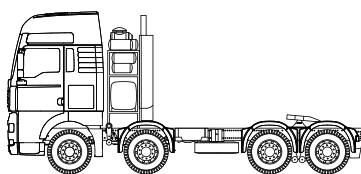

MAN

4-axle Heavy load truck,
long, TG-X XXL