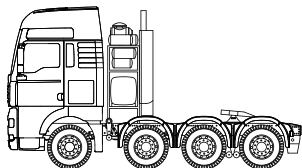

HEAVY LOAD TRUCKS

PERFORMANCE FEATURES

- Power for the particularly heavy use
- Available with short, long or long original 4-axis frame
- With the following cabs available: MAN TGX XXL from the metal line, Volvo FH12
- Staying true to the Original Director milled stainless steel frame with built-in cross members and bolted joints
- Heavy-duty multi-part unit: Base frame made of stainless steel / brass, aluminum 180mm tank, fans with etched stainless steel mesh, 2 round lights, V8 exhaust
- Spare wheel carrier with spare wheel mounted on an aluminum rim
- With only rear-wheel drive or driven
- Lockable differential axles with machined steel gears
- From solid machined aluminum wheels
- 3-speed manual transmission
- Optional accessories: front and roof light bar, flashing lights, cab aerodynamics package, and much more

Further information:

www.ScaleART.de

ScaleART
DIE MODELLBAUMANUFAKTUR

HEAVY LOAD TRUCKS

MAN

4-axle Heavy load truck,
short, TG-X XXL

In combination with

3-axle
flatbed semitrailer