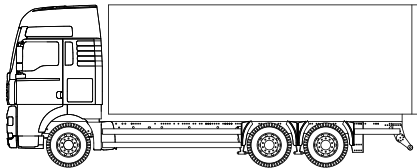

3-AXLE CHASSIS

PERFORMANCE FEATURES

- With the following cabs available: MAN TGX XL, XXL MAN TGX from the metal line, Volvo FH12
- Staying true to the Original Director milled stainless steel frame with built-in cross members and bolted joints
- Available with authentic structures: solid case or swap, each with either functional rear doors or a roller door
- Made of cast brass fasteners swap
- Fuel tank with elaborate mounts and treads
- Spare wheel carrier with spare wheel mounted on an aluminum rim
- Available with rear-wheel drive driven, or as a display model without functional components
- Lockable differential axles with machined steel gears
- From solid machined aluminum wheels
- 3-speed manual transmission
- Can be combined with 2-axle trailer for articulated

Further information:

www.ScaleART.de

ScaleART
DIE MODELLBAUMANUFAKTUR

3-AXLE CHASSIS

MAN

3-axle Chassis with fixed box body, TG-X XXL

In combination with

Dolly

3-axle semitrailer

2-axle trailer with fixed box body

MAN

3-axle Chassis for volume and swap trailer, TG-X XXL

In combination with

2-axle trailer for volume and swap trailer

2-axle trailer for swap trailer

Swap trailer

VOLVO

3-axle Chassis with fixed box body, FH 12/16

In combination with

Dolly

3-axle semitrailer

2-axle trailer with fixed box body

All variants of the 3-axle chassis, you can get painted as a kit or as ready to run structured model in your desired color. We are happy to provide you with a ScaleART model according to your wishes.