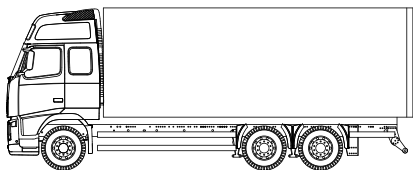

Further information:

www.ScaleART.de

ScaleART
DIE MODELLBAUMANUFAKTUR

3-AXLE CHASSIS

MAN

3-axle Chassis with fixed box body, TG-X XXL

In combination with

Dolly

3-axle semitrailer

2-axle trailer with fixed box body

MAN

3-axle Chassis for volume and swap trailer, TG-X XXL

In combination with

2-axle trailer for volume and swap trailer

2-axle trailer for swap trailer

Swap trailer

VOLVO

3-axle Chassis with fixed box body, FH 12/16

In combination with

Dolly

3-axle semitrailer

2-axle trailer with fixed box body

All variants of the 3-axle chassis, you can get painted as a kit or as ready to run structured model in your desired color. We are happy to provide you with a ScaleART model according to your wishes.