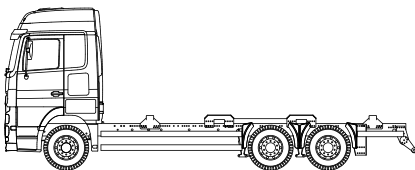

Further information:

www.ScaleART.de

ScaleART
DIE MODELLBAUMANUFAKTUR

3-AXLE CHASSIS

MAN

3-axle Chassis with fixed box body, TG-X XXL

In combination with

Dolly

Further information:

www.ScaleART.de

3-AXLE CHASSIS

VOLVO

3-axle Chassis for volume and swap trailer, FH 12/16

In combination with

2-axle trailer for volume and swap trailer

2-axle trailer for swap trailer

Swap trailer

MERCEDES

3-axle Chassis with fixed box body, ACTROS NEU

In combination with

Dolly

3-axle semitrailer

2-axle trailer with fixed box body

MERCEDES

3-axle Chassis for volume and swap trailer, ACTROS NEU

In combination with

2-axle trailer for volume and swap trailer

2-axle trailer for swap trailer

Swap trailer

All variants of the 3-axle chassis, you can get painted as a kit or as ready to run structured model in your desired color. We are happy to provide you with a ScaleART model according to your wishes.