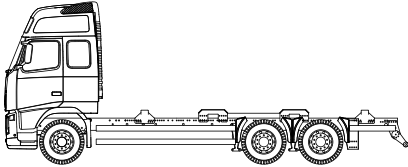

3-AXLE CHASSIS

PERFORMANCE FEATURES

- With the following cabs available: MAN TGX XL, XXL MAN TGX from the metal line, Volvo FH12
- Staying true to the Original Director milled stainless steel frame with built-in cross members and bolted joints
- Available with authentic structures: solid case or swap, each with either functional rear doors or a roller door
- Made of cast brass fasteners swap
- Fuel tank with elaborate mounts and treads
- Spare wheel carrier with spare wheel mounted on an aluminum rim
- Available with rear-wheel drive driven, or as a display model without functional components
- Lockable differential axles with machined steel gears
- From solid machined aluminum wheels
- 3-speed manual transmission
- Can be combined with 2-axle trailer for articulated

3-axle semitrailer

2-axle trailer with fixed box body

MAN

3-axle Chassis for volume and swap trailer, TG-X XXL

In combination with

2-axle trailer for volume and swap trailer

2-axle trailer for swap trailer

Swap trailer

VOLVO

3-axle Chassis with fixed box body, FH 12/16

In combination with

Dolly

3-axle semitrailer

2-axle trailer with fixed box body

All variants of the 3-axle chassis, you can get painted as a kit or as ready to run structured model in your desired color. We are happy to provide you with a ScaleART model according to your wishes.

Further information:

www.ScaleART.de

3-AXLE CHASSIS

VOLVO

3-axle Chassis for volume and swap trailer, FH 12/16

In combination with

2-axle trailer for volume and swap trailer

2-axle trailer for swap trailer