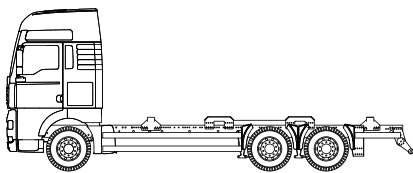

3-AXLE CHASSIS

PERFORMANCE FEATURES

- With the following cabs available: MAN TGX XL, XXL MAN TGX from the metal line, Volvo FH12
- Staying true to the Original Director milled stainless steel frame with built-in cross members and bolted joints
- Available with authentic structures: solid case or swap, each with either functional rear doors or a roller door
- Made of cast brass fasteners swap
- Fuel tank with elaborate mounts and treads
- Spare wheel carrier with spare wheel mounted on an aluminum rim
- Available with rear-wheel drive driven, or as a display model without functional components
- Lockable differential axles with machined steel gears
- From solid machined aluminum wheels
- 3-speed manual transmission
- Can be combined with 2-axle trailer for articulated

Further information:

www.ScaleART.de

ScaleART
DIE MODELLBAUMANUFAKTUR

3-AXLE CHASSIS

MAN

3-axle Chassis with fixed box body, TG-X XXL

In combination with

Dolly

3-axle semitrailer

2-axle trailer with fixed box body

MAN

3-axle Chassis for volume and swap trailer, TG-X XXL

In combination with

2-axle trailer for volume and swap trailer

2-axle trailer for swap trailer

Swap trailer

VOLVO

3-axle Chassis with fixed box body, FH 12/16

In combination with

Dolly

3-axle semitrailer

2-axle trailer with fixed box body

All variants of the 3-axle chassis, you can get painted as a kit or as ready to run structured model in your desired color. We are happy to provide you with a ScaleART model according to your wishes.